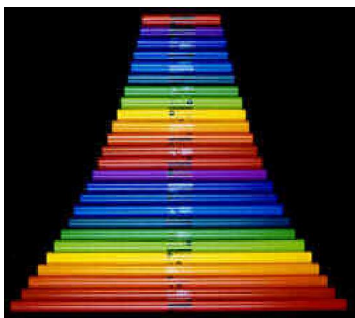

## BOOM TUBES

Individually coloured tubes called BOOMWHACKERS each with their own pitched sound played and performed in an attention-grabbing session.

Bang them together and on the floor.....  
indestructible music making at its' best.

## THE BOOMWHACKER

It's plastic, indestructible, a fantastic sound and great fun to play. An endless array of sounds can be created.

Easy to set up and quick to implement.

A perfect conference ice-breaker for small to VERY large groups!